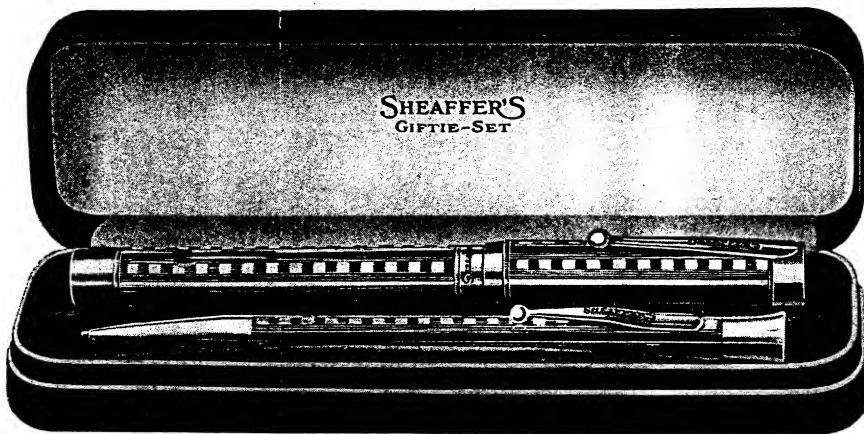

Sheaffer's Giftie Sets

Regular length—pen five inches, pencil five inches

Set No.	Pcl. No.	Pcl. Price	Pen No.	Pen Price	Set Price
C4—CE—Gold Filled		$ 4.00	36CRC—Gold Filled	$ 9.50	$11.50
D4—DE—14K Green Gold		18.00	366CRC—14K Green Gold	35.00	50.00